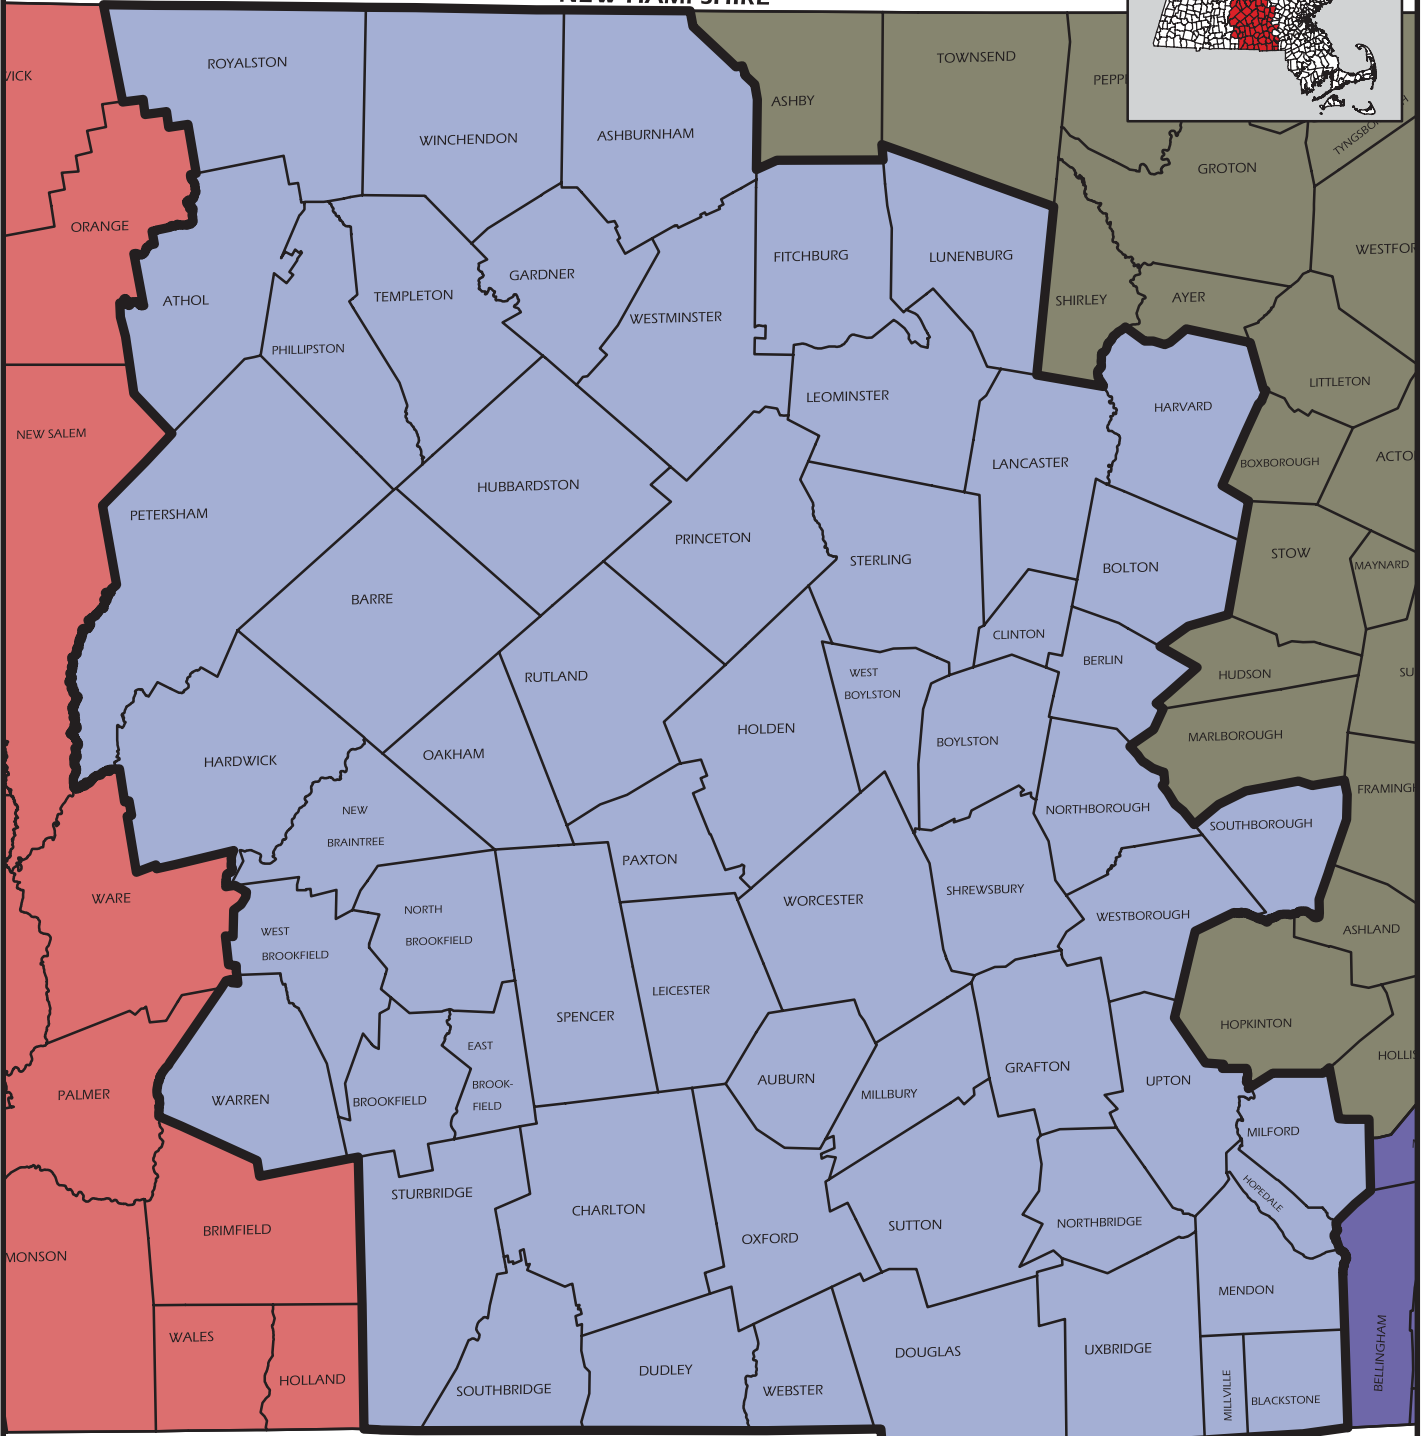

NEW HAMPSHIRE

CONNECTICUT

RHODE ISLAND

Legend

- Municipal Boundary
- Central Region Homeland Security Advisory Council
- **MEMA REGION**
- Region 1
- Region 2
- Region 3
- Region 4